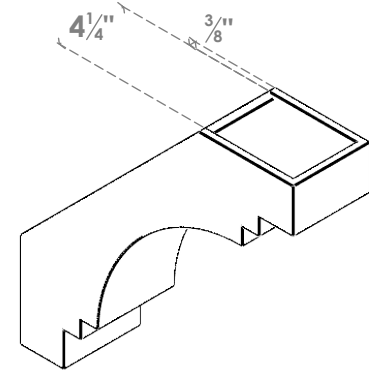

ITEM NUMBER: BRCPO050X18000X18000PEC

5"W X 18"D X 18"H PESCADERO ARCHITECTURAL GRADE PVC OPEN BRACE

SIDE PROFILE

FRONT PROFILE

ISOMETRIC

EKENA MILLWORK
2300 WEST MAIN ST.
CLARKSVILLE, TX 75426
TOLL FREE: 866-607-0453
WWW.EKENAMILLWORK.COM