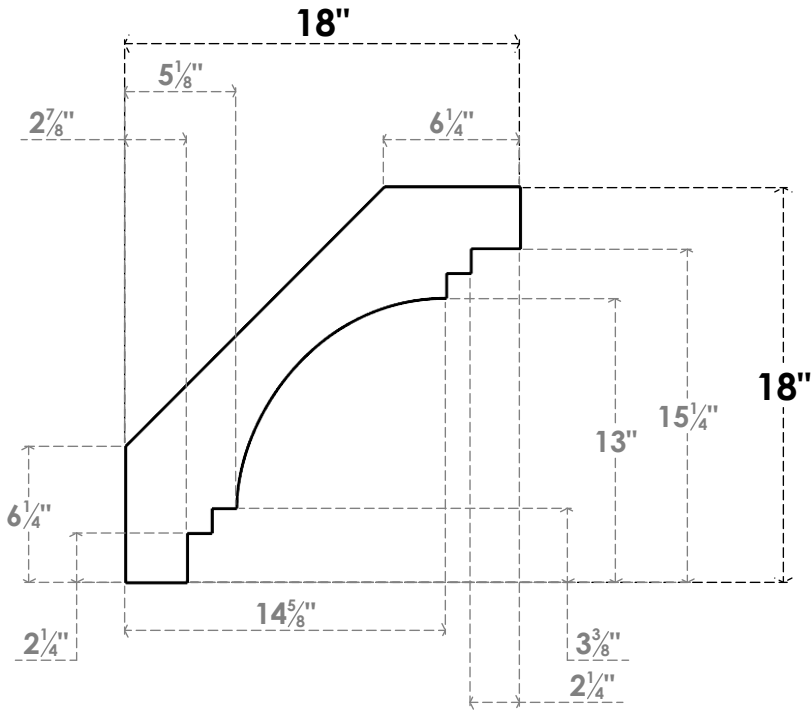

ITEM NUMBER: BRCPO050X18000X18000PEC

5"W X 18"D X 18"H PESCADERO ARCHITECTURAL GRADE PVC OPEN BRACE

SIDE PROFILE

FRONT PROFILE

ISOMETRIC

EKENA MILLWORK
2300 WEST MAIN ST.
CLARKSVILLE, TX 75426
TOLL FREE: 866-607-0453
WWW.EKENAMILLWORK.COM

NOTES

1. INSTALLATION TO BE COMPLETED IN ACCORDANCE WITH MANUFACTURER'S SPECIFICATIONS.
2. DRAWING MAY NOT BE TO SCALE
3. THIS DRAWING IS INTENDED FOR DESIGN AND PLANNING PURPOSES ONLY.
4. ALL INFORMATION CONTAINED HEREIN WAS CURRENT AT THE TIME OF DEVELOPMENT BUT MUST BE REVIEWED AND APPROVED BY THE PRODUCT MANUFACTURER TO BE CONSIDERED ACCURATE.
5. ARCHITECTURAL GRADE PVC PRODUCTS ARE MADE FROM EXPANDED CELLULAR PVC AND COME NATURALLY WHITE BUT MAY BE PAINTED