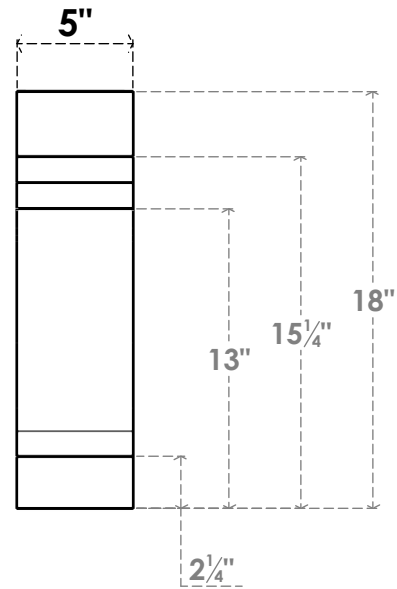

ITEM NUMBER: BRCPO050X18000X18000PEC

5"W X 18"D X 18"H PESCADERO ARCHITECTURAL GRADE PVC OPEN BRACE

SIDE PROFILE

FRONT PROFILE

ISOMETRIC

EKENA MILLWORK
2300 WEST MAIN ST.
CLARKSVILLE, TX 75426
TOLL FREE: 866-607-0453
WWW.EKENAMILLWORK.COM

NOTES

1. INSTALLATION TO BE COMPLETED IN ACCORDANCE WITH MANUFACTURER'S SPECIFICATIONS.
2. DRAWING MAY NOT BE TO SCALE
3. THIS DRAWING IS INTENDED FOR DESIGN AND PLANNING PURPOSES ONLY.
4. ALL INFORMATION CONTAINED HEREIN WAS CURRENT AT THE TIME OF DEVELOPMENT BUT MUST BE REVIEWED AND APPROVED BY THE PRODUCT MANUFACTURER TO BE CONSIDERED ACCURATE.
5. ARCHITECTURAL GRADE PVC PRODUCTS ARE MADE FROM EXPANDED CELLULAR PVC AND COME NATURALLY WHITE BUT MAY BE PAINTED